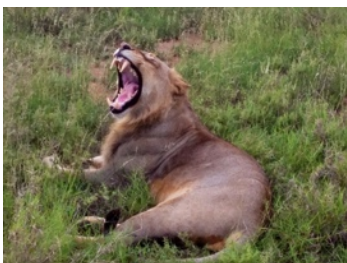

Ezulwini

5 Night Ezulwini Game Lodges

Big Five African Photo Safari for 2 Guests

Luxury Ezulwini Game Lodges are situated in Greater Kruger National Park, South Africa. This package is for 6 days and 5 nights for two people in a private thatched roof bungalow comprised of a 2 night stay at Ezulwini Billy's Lodge and a 3 night stay at Ezulwini River Lodge.

This package includes all delicious and authentically South African meals, alcoholic beverages, teas and coffees, two photo big five (lion, leopard, rhino, buffalo and elephant) safari game drives per day, one in the morning and one in the evening, with highly skilled staff of certified game rangers and trackers. Relax between safari drives with a cocktail and a book poolside...chances are you will even get a visit from a monkey or two by the pool!!

Now, get ready for the experience of a lifetime!!

Consigned Donation by the Ezulwini Lodges and the Saad Family.

Estimated Value: $4,250

*Additional nights, accompanying guests and upgrades are available. *This package is non-transferable, non-refundable. *Expires 15 months from the date of the event. *There are no blackout dates, but it is subject to availability. *There is a $1200 high season surcharge from December 15 to January 10. *Airfare and Transfers are not included.

Contact Amy Bortoff at abortoff@gmail.com to start planning your trip to Ezulwini!